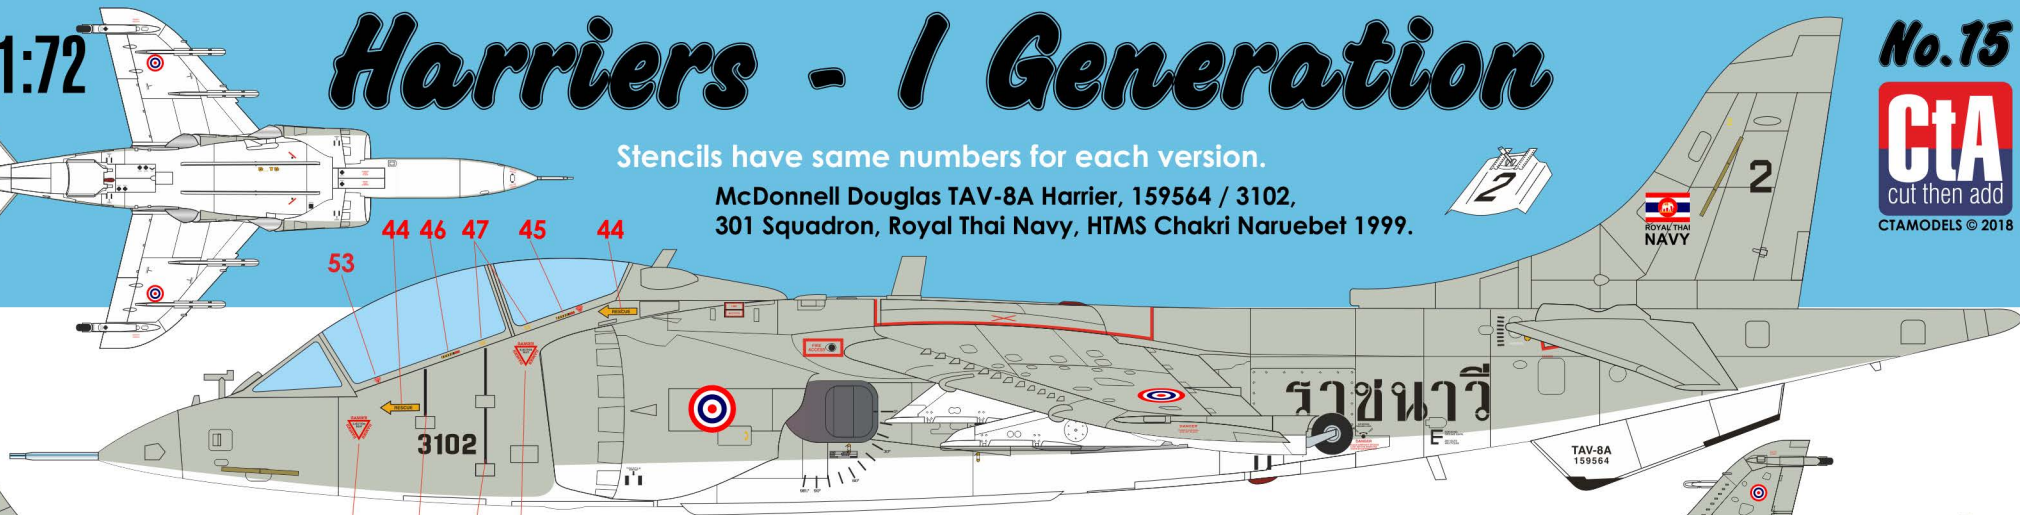

SCALE 1:72

Harriers - 1 Generation

No.15

Stencils have same numbers for each version.

McDonnell Douglas TAV-8A Harrier, 159564 / 3102,
301 Squadron, Royal Thai Navy, HTMS Chakri Naruebet 1999.

16440 17875

FS 595 Colors Chart