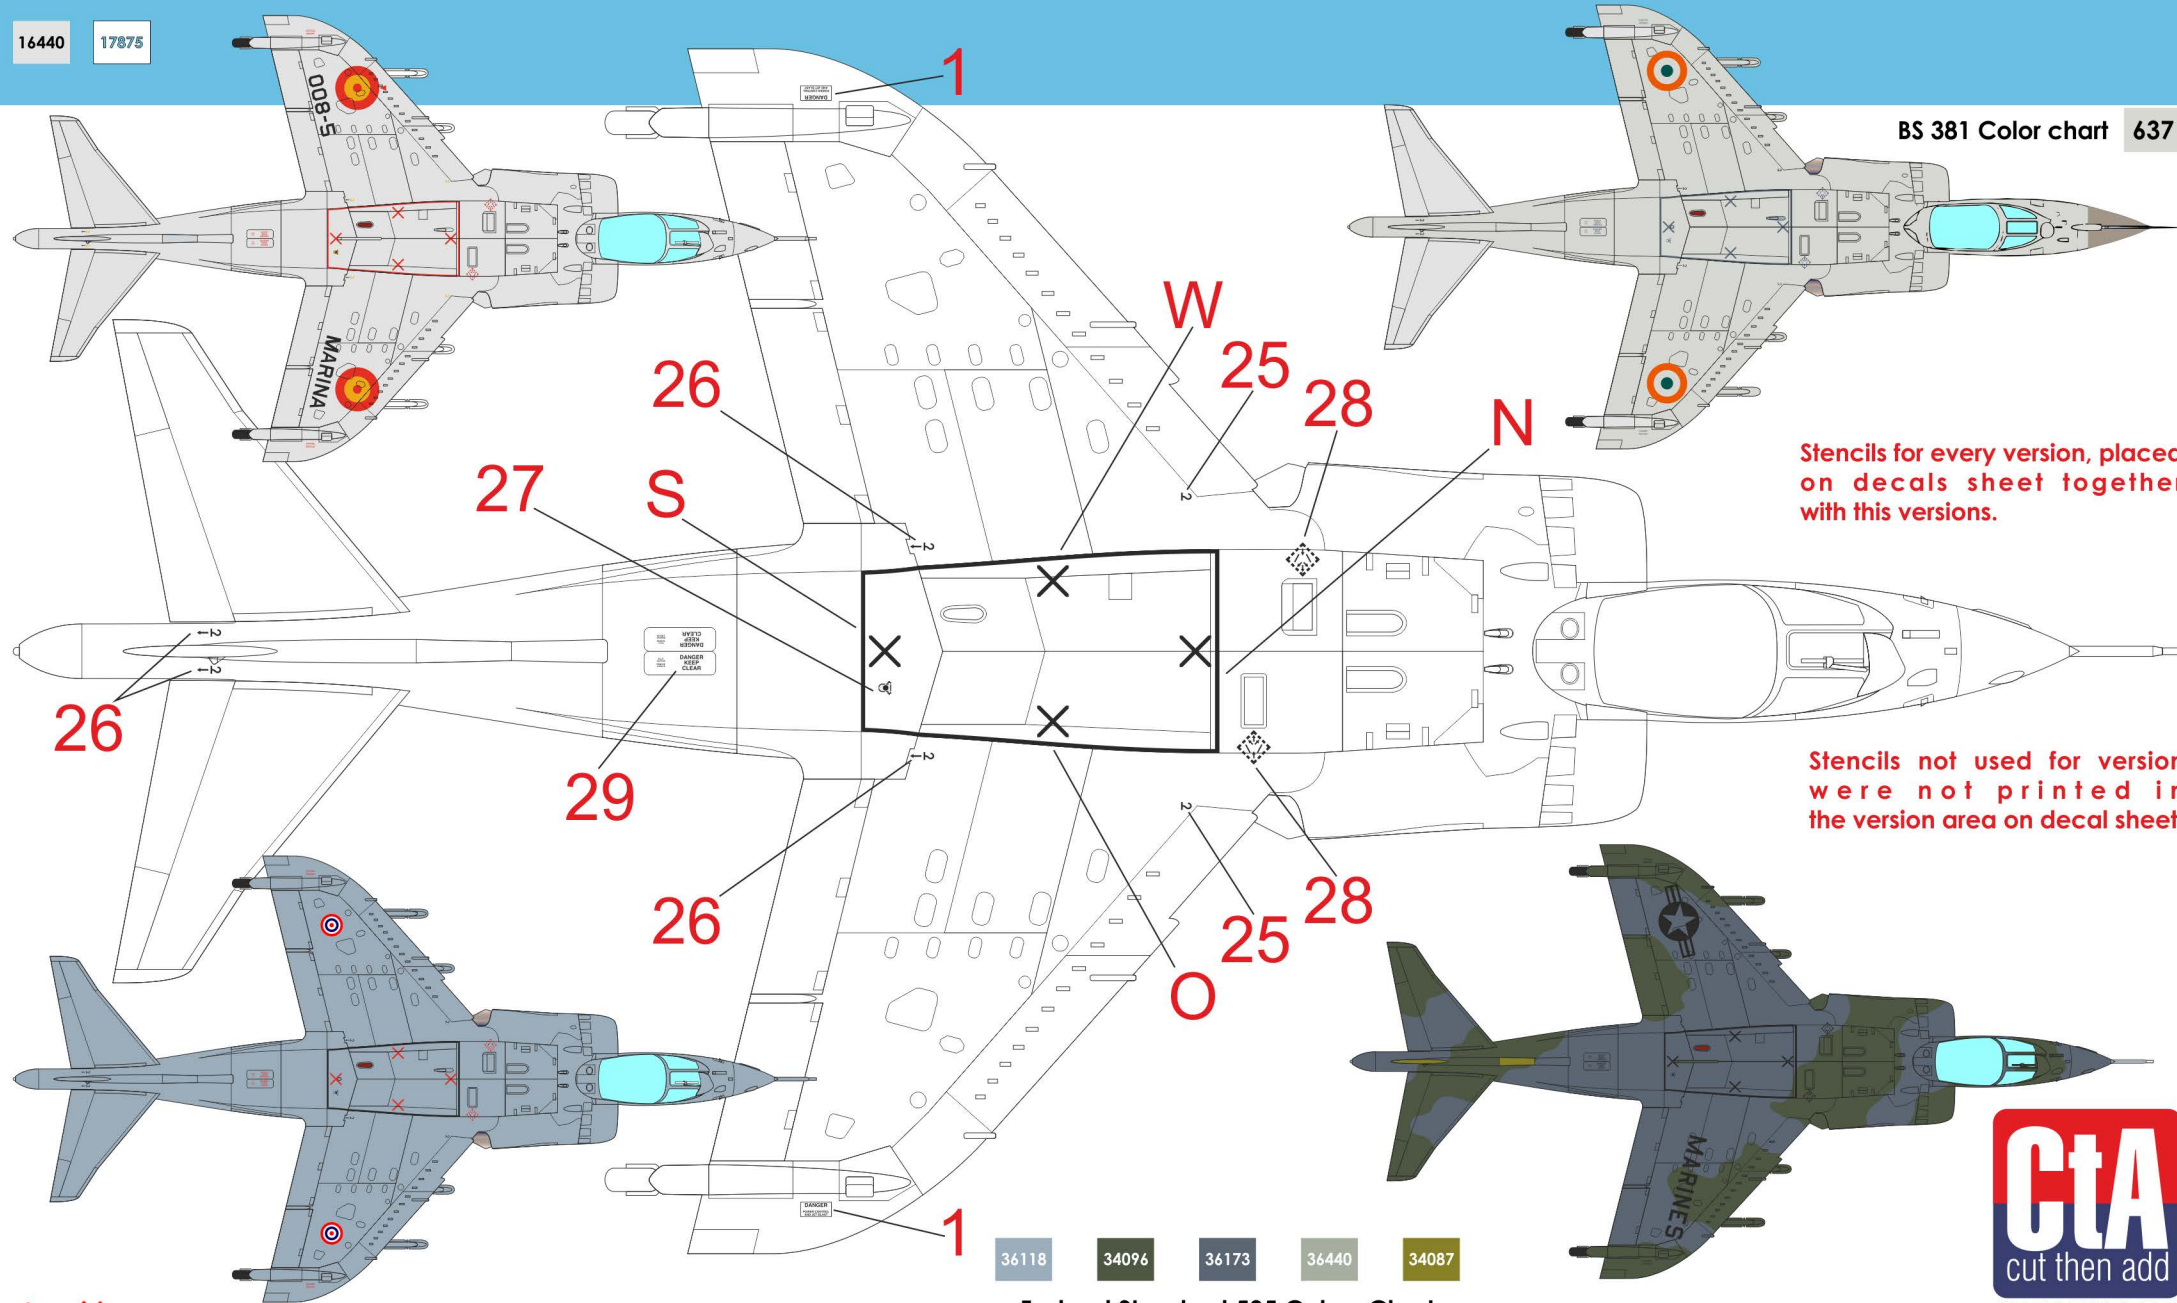

Harriers - 1 Generation

Federal Standard 595 Colors Chart

Stencils have same numbers for each version.

16440

17875

BS 381 Color chart 637

Stencils for every version, placed on decals sheet together with this versions.

Stencils not used for version were not printed in the version area on decal sheet.

36118

34096

36173

36440

34087

Federal Standard 595 Colors Chart