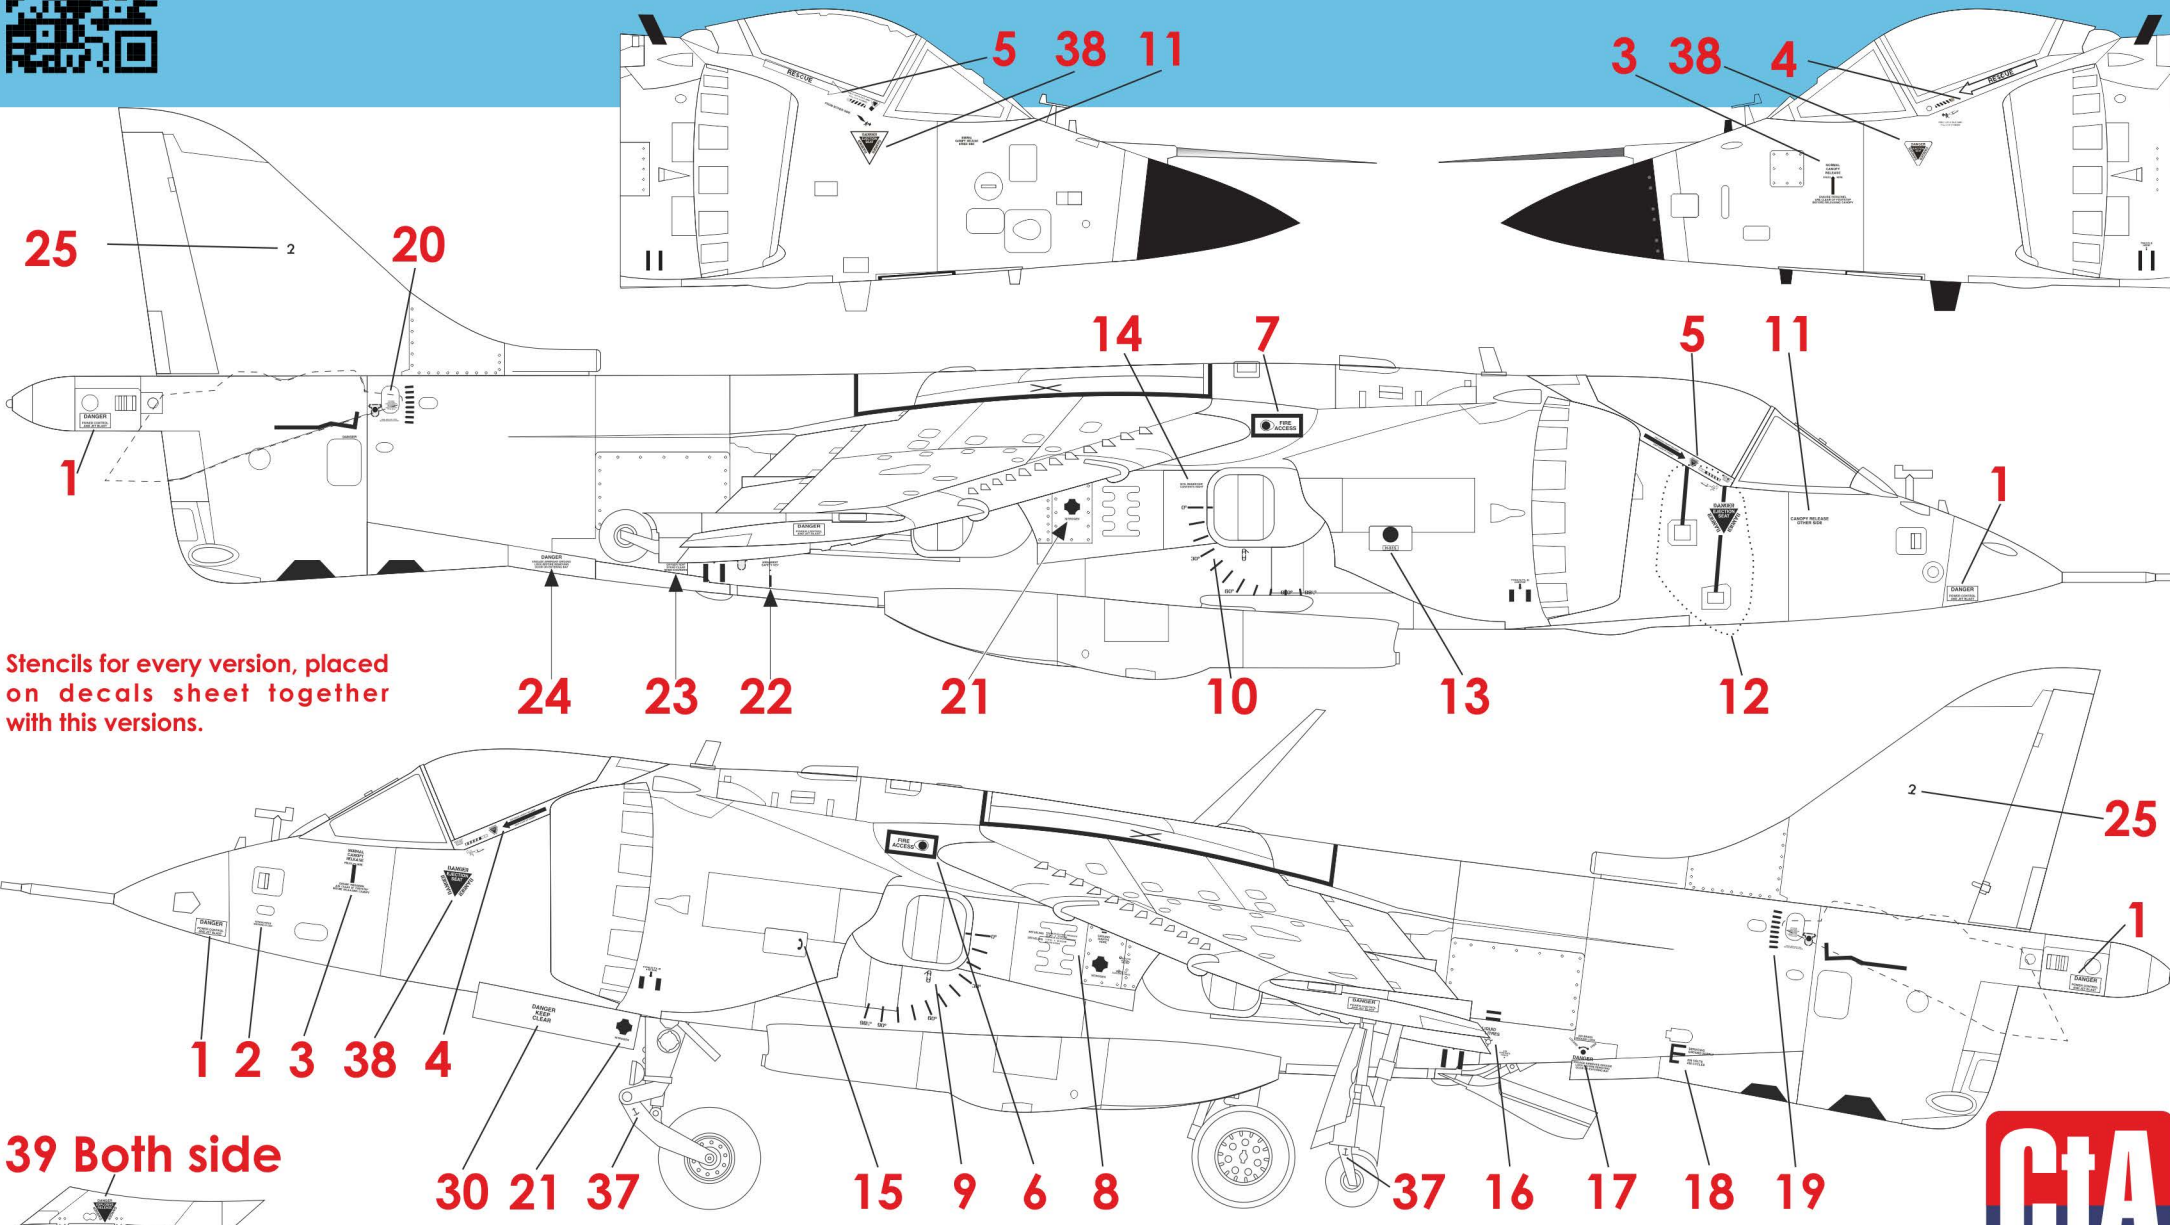

Harriers - 1 Generation

Stencils have same numbers for each version.

Stencils for every version, placed on decals sheet together with this versions.

39 Both side