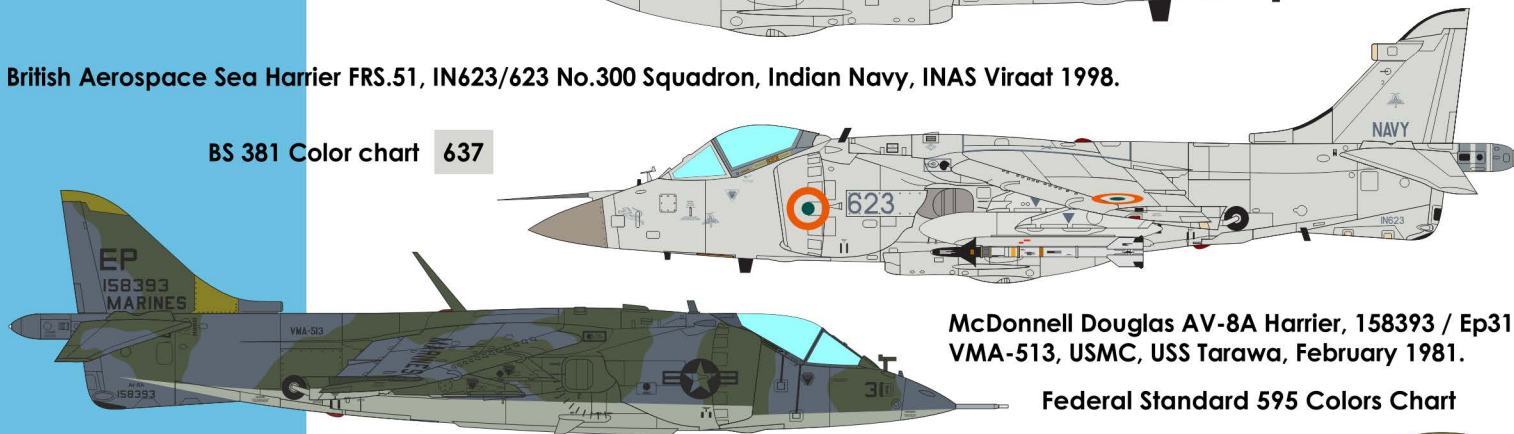

Harriers - 1 Generation & Two Seater

McDonnell Douglas VA.1 Matador, 159561 / 008-5 8ª Escuadrilla, Armada Española, Portaaeronaves Dédalo 1977.

Federal Standard 595 Colors Chart

McDonnell Douglas AV-8A Harrier, 159557 / 3104, 301 Squadron, Royal Thai Navy, HTMS Chakri Naruebet 1998.

No.15

SCALE 1:72

British Aerospace Sea Harrier FRS.51, IN623/623 No.300 Squadron, Indian Navy, INAS Viraat 1998.

For Experienced Modellers

BS 381 Color chart 637

McDonnell Douglas AV-8A Harrier, 158393 / Ep31, VMA-513, USMC, USS Tarawa, February 1981.