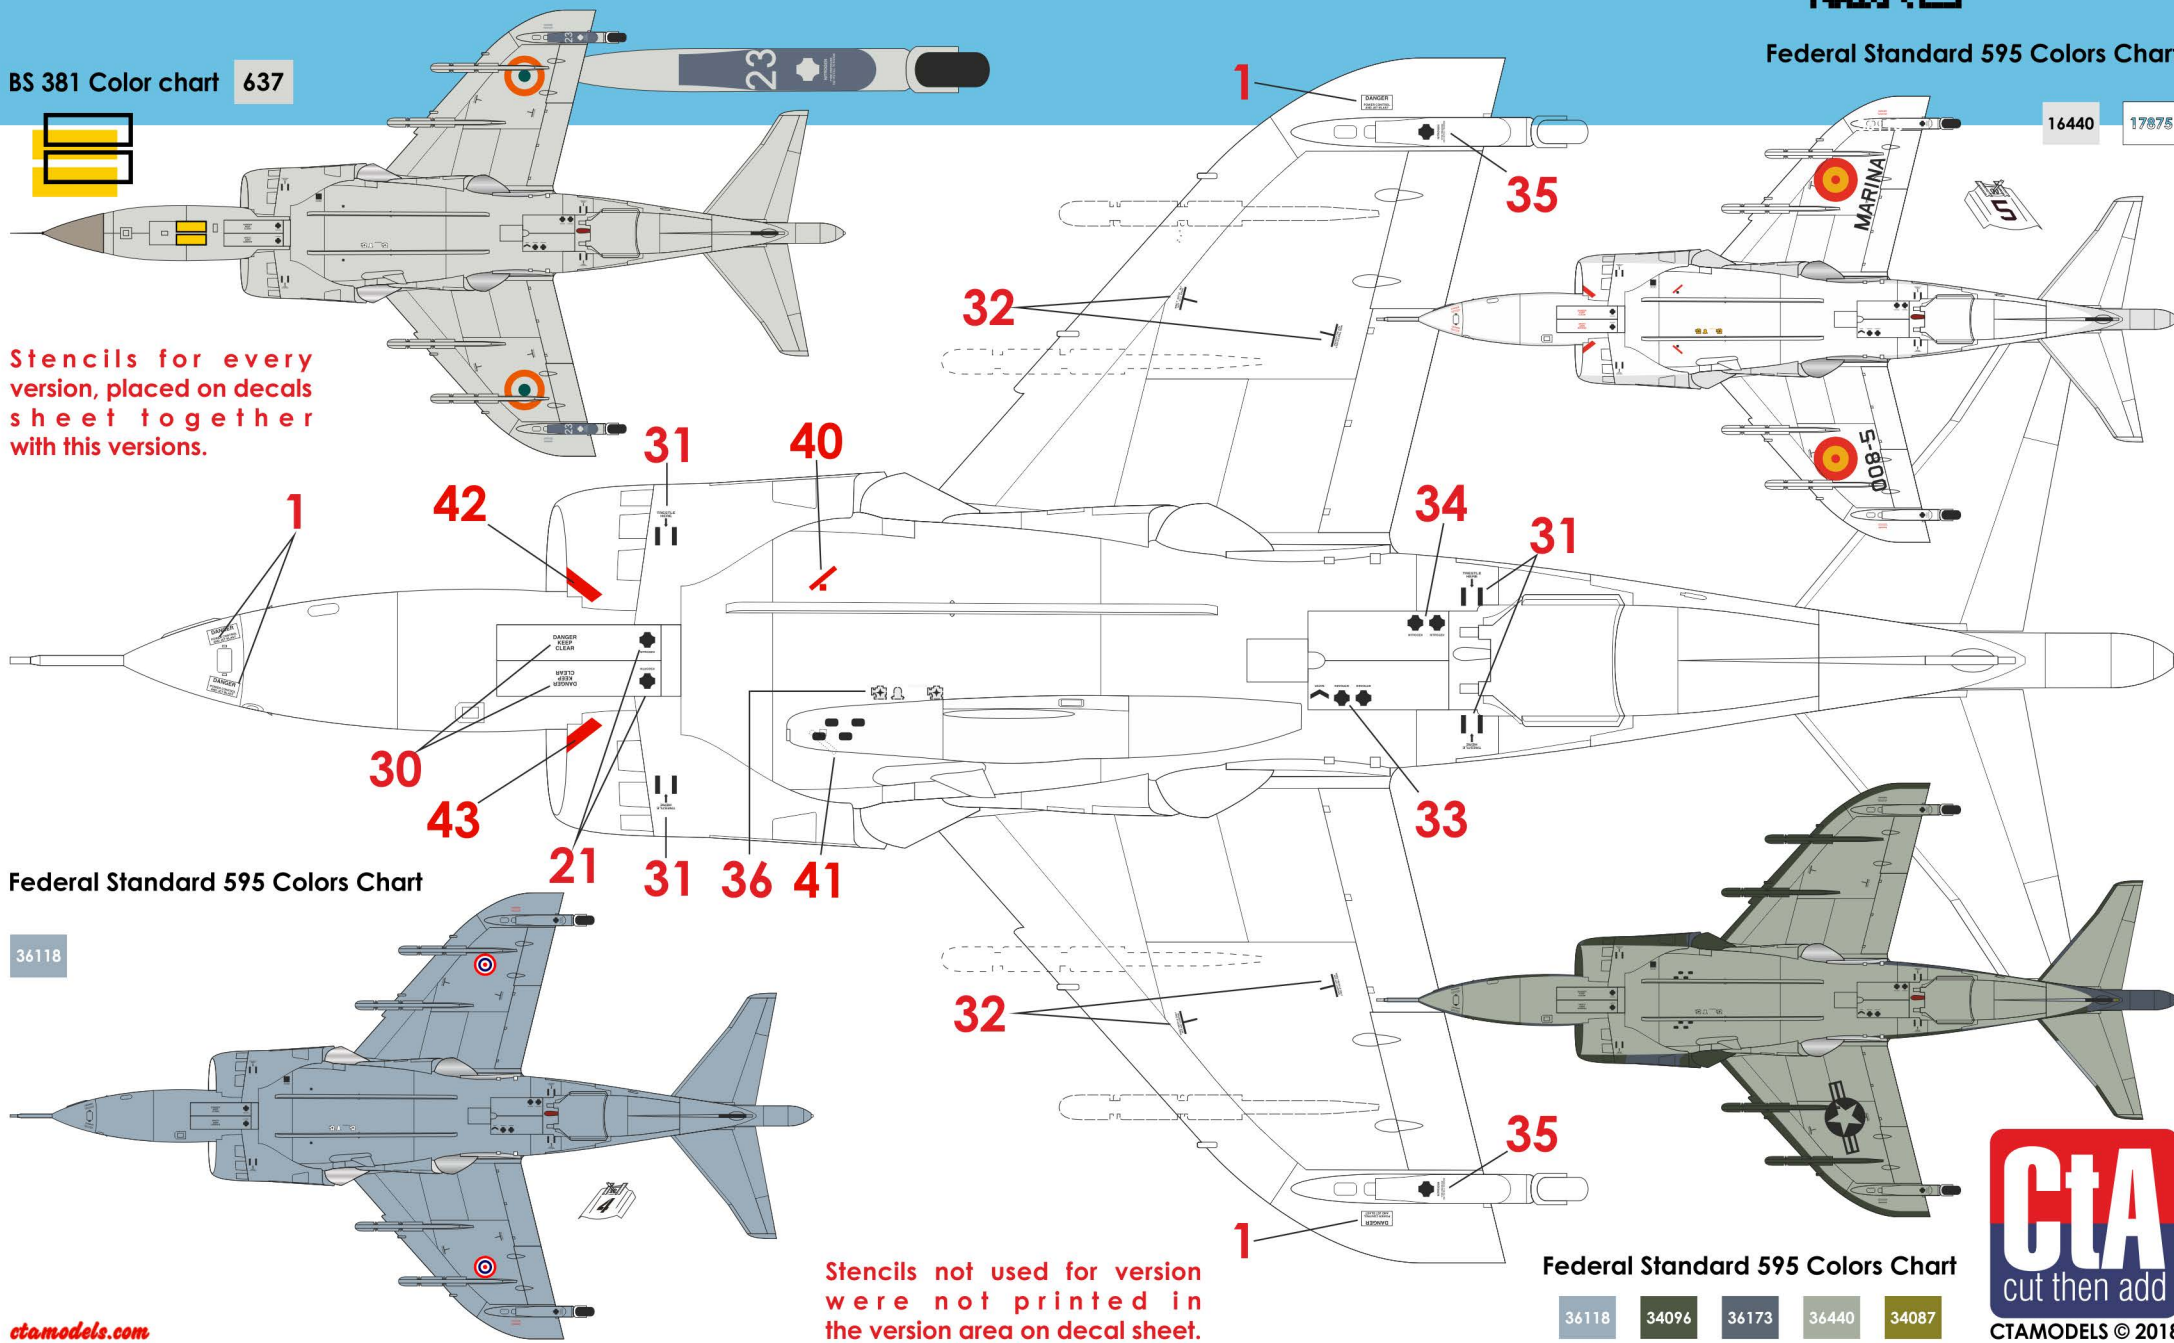

Harriers - 1 Generation & Two Seater

McDonnell Douglas VA.1 Matador, 159561 / 008-5 8ª Escuadrilla, Armada Española, Portaaeronaves Dédalo 1977.

Federal Standard 595 Colors Chart

McDonnell Douglas AV-8A Harrier, 159557 / 3104, 301 Squadron, Royal Thai Navy, HTMS Chakri Naruebet 1998.

Stencils have same numbers for each version.

BS 381 Color chart 637

Federal Standard 595 Colors Chart

16440 17875

Stencils for every version, placed on decal sheet together with this versions.

Federal Standard 595 Colors Chart