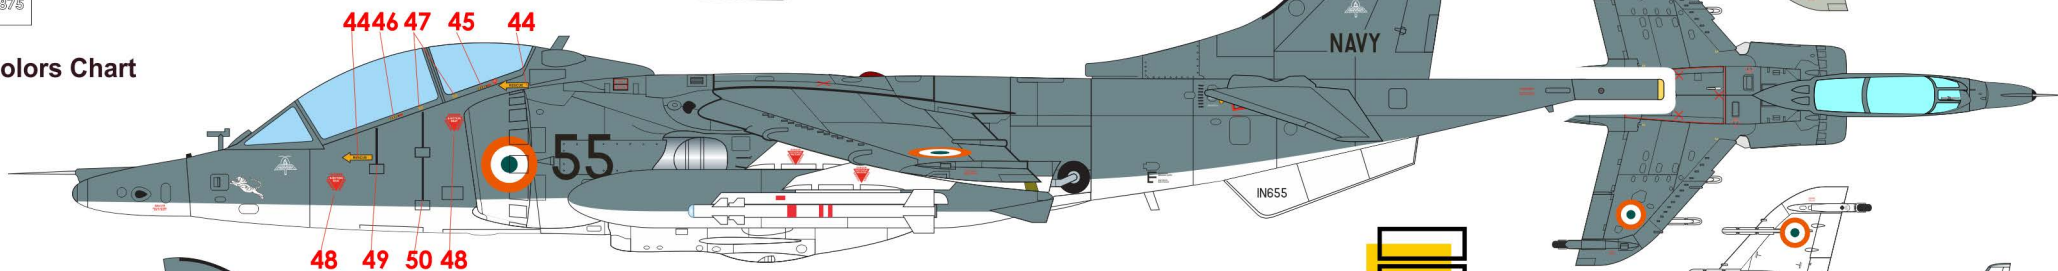

SCALE 1:72

Harriers - 1 Generation

No.15

Stencils have same numbers for each version.

McDonnell Douglas TAV-8A Harrier, 159564 / 3102,
301 Squadron, Royal Thai Navy, HTMS Chakri Naruebet 1999.

16440 17875

FS 595 Colors Chart

Stencils not used for version were not printed in the version area on decal sheet.

British Aerospace Harrier T.4(I) "Snoopy Nose",
IN655/655, No.300 Squadron, Indian Navy, INAS Viraat 2003.

640 10 BS 381 Color chart