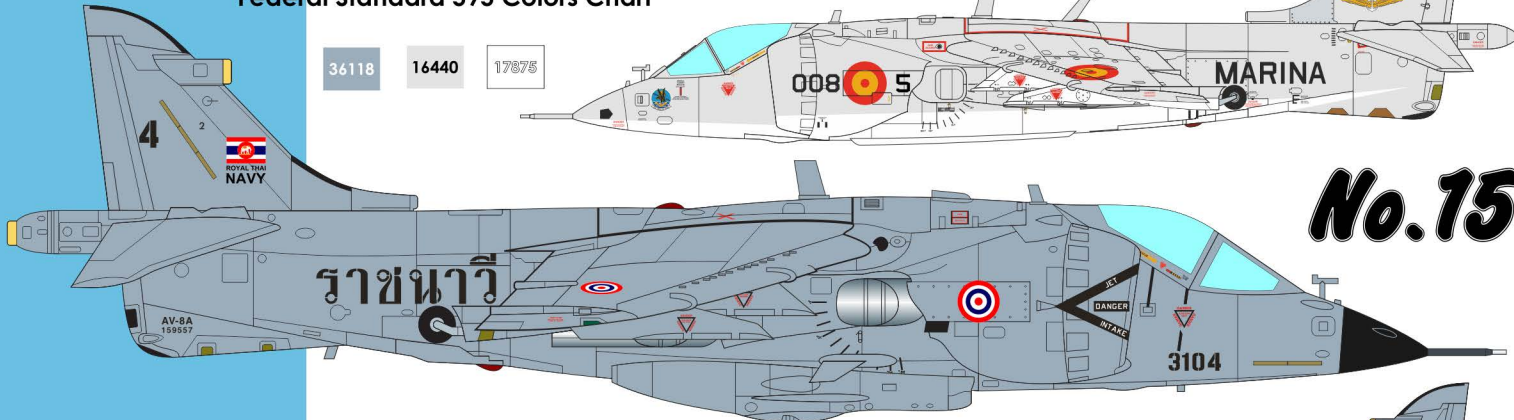

Harriers - 1 Generation & Two Seater

McDonnell Douglas VA.1 Matador, 159561 / 008-5 8ª Escuadrilla, Armada Española, Portaaeronaves Dédalo 1977.

Federal Standard 595 Colors Chart

McDonnell Douglas AV-8A Harrier, 159557 / 3104, 301 Squadron, Royal Thai Navy, HTMS Chakri Naruebet 1998.

No.15

SCALE 1:72

British Aerospace Sea Harrier FRS.51, IN623/623 No.300 Squadron, Indian Navy, INAS Viraat 1998.

For Experienced Modellers

BS 381 Color chart 637

McDonnell Douglas AV-8A Harrier, 158393 / Ep31, VMA-513, USMC, USS Tarawa, February 1981.