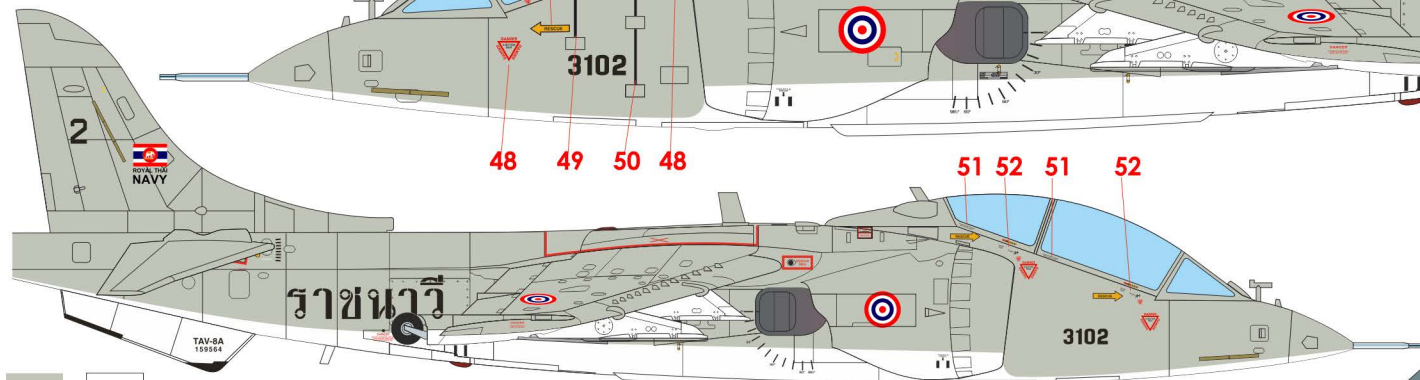

SCALE 1:72

Harriers - 1 Generation

No.15

Stencils have same numbers for each version.

McDonnell Douglas TAV-8A Harrier, 159564 / 3102,
301 Squadron, Royal Thai Navy, HTMS Chakri Naruebet 1999.

16440 17875

FS 595 Colors Chart