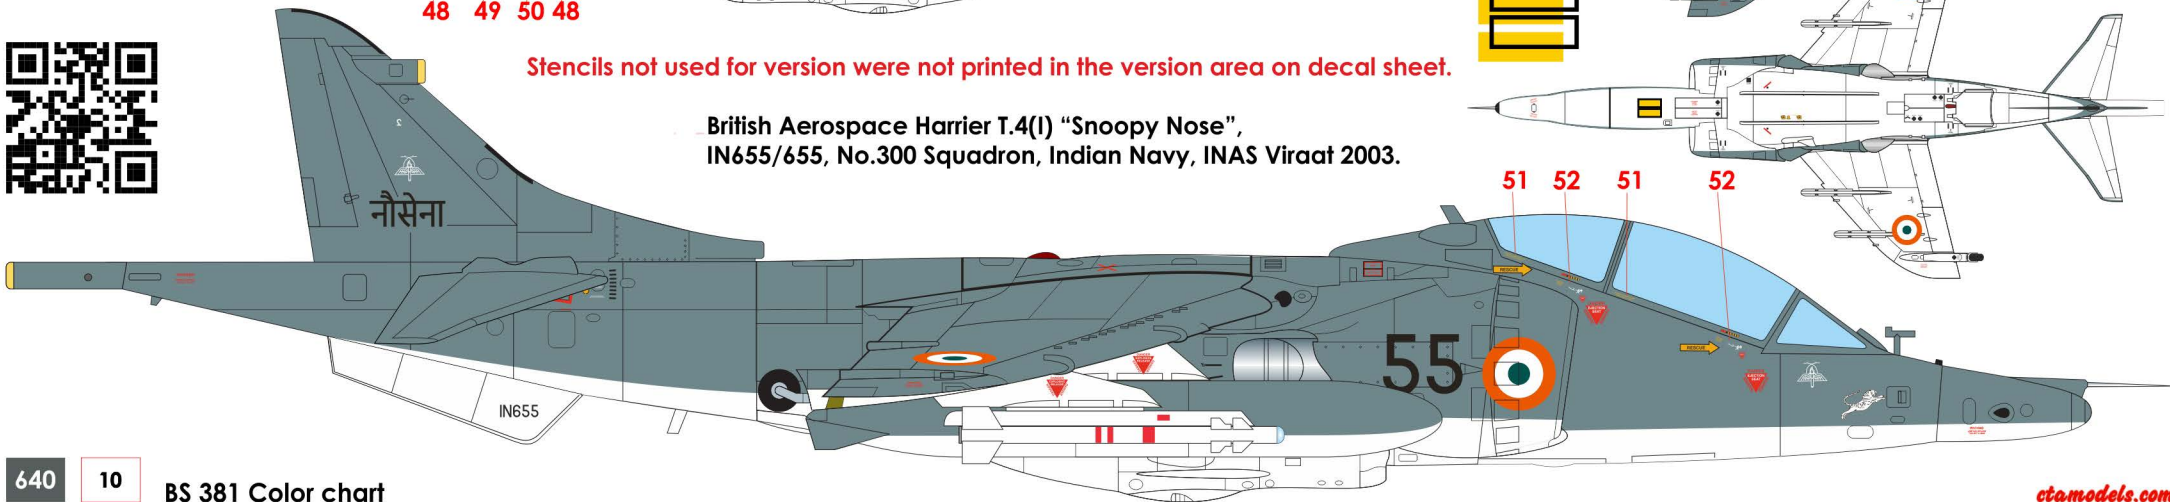

Stencils not used for version were not printed in the version area on decal sheet.

British Aerospace Harrier T.4(I) "Snoopy Nose",
IN655/655, No.300 Squadron, Indian Navy, INAS Viraat 2003.